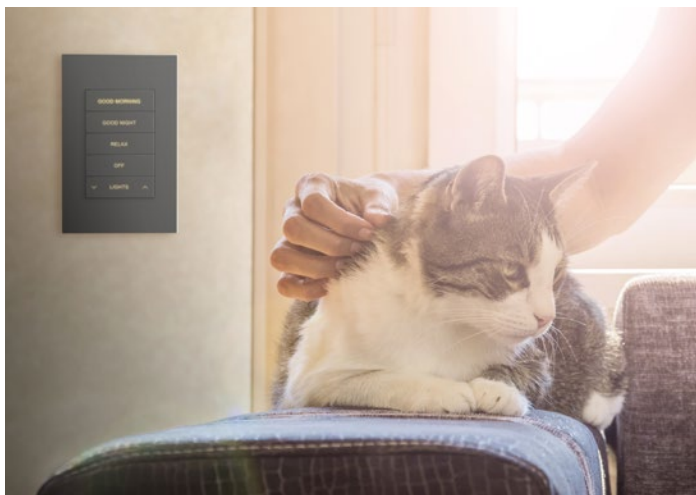

MAGICAL TECHNOLOGY THAT KNOWS ITS PLACE INSIDE AND OUT.

Celebrate your interior design by controlling all electronics with sleek, architectural keypads made to match your decor.

ONE TOUCH – OR ONE WORD.

Sophisticated but so simple; your home responds to the touch of a fingertip or a simple voice command. Whole house music, video, security and all the rest. Control from on property or off. Schedule things to occur in sync with the sun, the clock or your whim. Approach a screen, and it automatically adjusts the room to your preferred settings. You control your spaces—not the other way around. Even deliver fresh air, water and lighting that aligns with your spirit and body rhythm that makes life better every day.