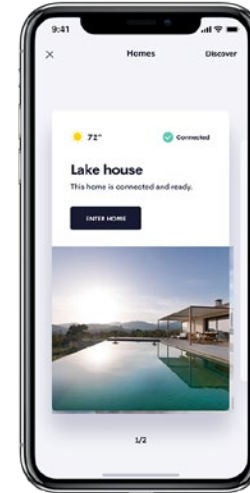

Privately monitor and access your entire property while at home or away

IT'S PERSONAL. AND ELEGANTLY POWERFUL.

From endless entertainment to state-of-the-art lighting, climate and security systems, a smart home can be personalized to your environment while responding to every command. All things operate in harmony. Elegant touchscreens, remotes and apps celebrate your individuality and design aesthetic—each user gets what they like best. Press an icon to simplify morning routines. You'll gently raise lights and shades, turn on news and start your day effortlessly. Instant feedback shows what's going on throughout the house and yard—from anywhere.

CONNECT TO HOME BASE FROM ANYWHERE IN THE WORLD.

Put your home in hand and live life to the fullest. Our innovative, versatile control systems live on a robust, highly secure network so your home is always safe, connected and privately accessible from wherever you are. Receive alerts when gates open. See, hear and respond to visitors, whether you're in the kitchen or in the country. Program lights and temperature to adjust at set times. One touch on your smart device is all it takes to monitor, control and ensure peace of mind from across the room—or the globe.