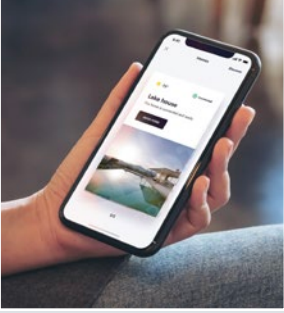

SOOTH YOUR SOUL WITH AUDIOPHILE SOUND.

Unlike almost anything in life, music moves us. Imagine bringing the breathtaking concert experience to your own home. Groundbreaking, studio-grade audio technologies that elevate every performance. Spin vinyl on a gorgeous turntable, while audiophile-quality loudspeakers deliver the finest in design and sound to shake you to your core. Hear fingertips strumming the guitar as if the artist is in the room. This is the magic of high-fidelity music at its most advanced. We can bring it to multiple spaces—or to that special listening room where you escape from the world.

A HIGH-PERFORMANCE PLACE FOR ENTERTAINMENT.

Your family snuggles together in authentic, comfy theater seats while lights automatically dim. You're not out at the movies, you're right at home. Suspense fills the air as a massive widescreen comes to life in the highest definition. Music fades in, then rises to completely immersive sound, taking you to that special place the director envisioned. One single, personalized remote allows you to adjust the entire system in an instant, so you make the most of every magical moment.