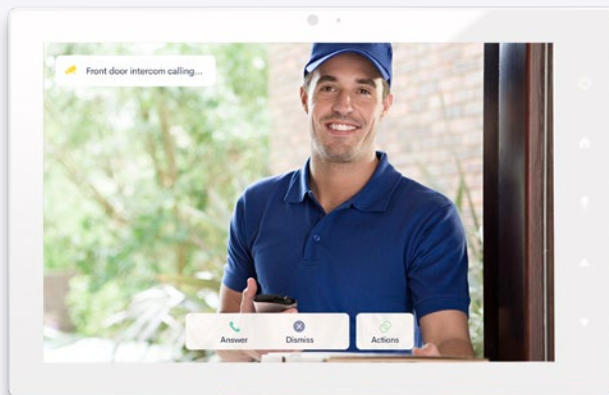

Privately monitor and access your entire property while at home or away

IT'S PERSONAL. AND ELEGANTLY POWERFUL.

From endless entertainment to state-of-the-art lighting, climate and security systems, a smart home can be personalized to your environment while responding to every command. All things operate in harmony. Elegant touchscreens, remotes and apps celebrate your individuality and design aesthetic—each user gets what they like best. Press an icon to simplify morning routines. You'll gently raise lights and shades, turn on news and start your day effortlessly. Instant feedback shows what's going on throughout the house and yard—from anywhere.

CONNECT TO HOME BASE FROM ANYWHERE IN THE WORLD.

Put your home in hand and live life to the fullest. Our innovative, versatile control systems live on a robust, highly secure network so your home is always safe, connected and privately accessible from wherever you are. Receive alerts when gates open. See, hear and respond to visitors, whether you're in the kitchen or in the country. Program lights and temperature to adjust at set times. One touch on your smart device is all it takes to monitor, control and ensure peace of mind from across the room—or the globe.